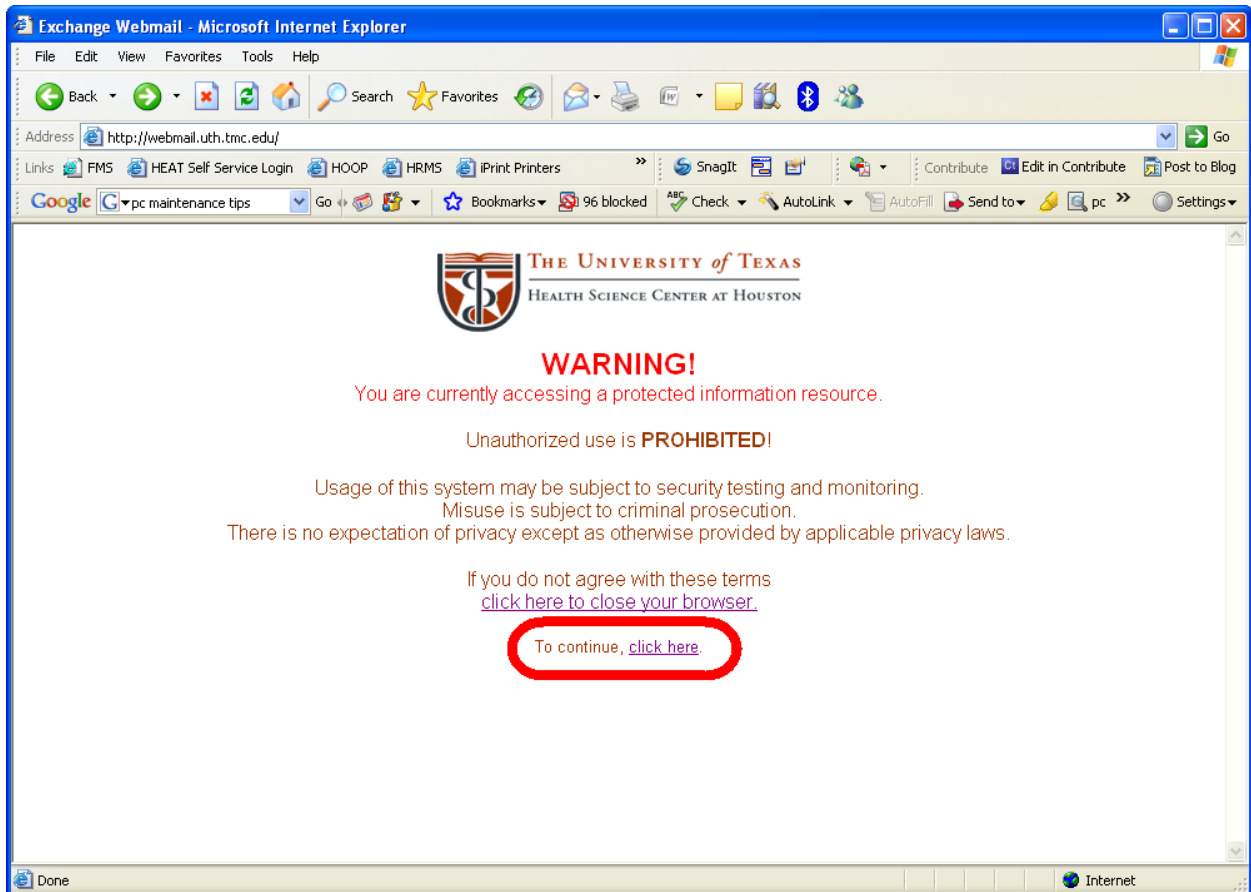

To access your webmail go to: <http://webmail.uth.tmc.edu/>

Click “click here” at the bottom of the screen where it says **To Continue, click here**

You will be prompted to enter your UTHSC login credentials.